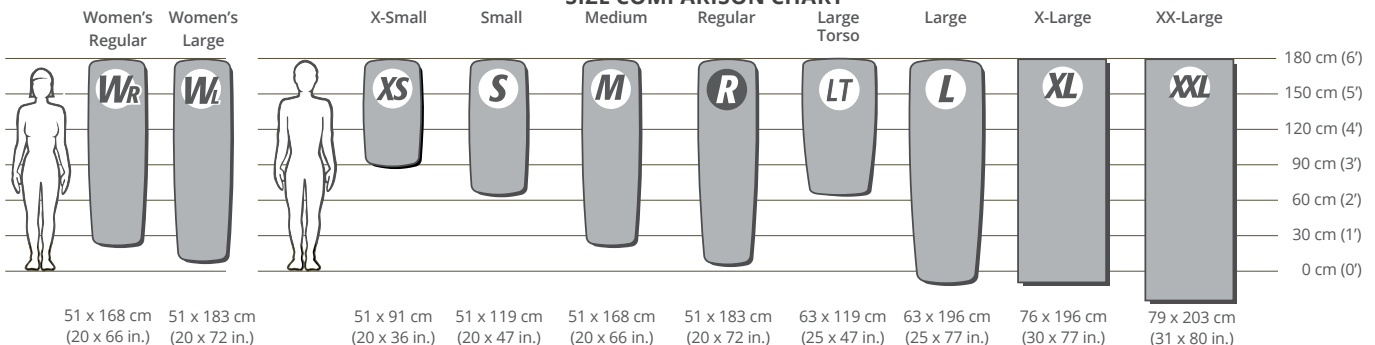

SELF-INFLATING MATTRESSES

**SIZE COMPARISON CHART**

MATTRESS NAME	SIZE	SKU#	DIMENSION	WEIGHT	FABRIC INFORMATION	THICKNESS	COMPRESSED DIMENSION	R-VALUE EQUALS RELATIVE WARMTH
NEOAIR™ XTHERM™	<b>S</b>	06649	51 x 119 cm (20 x 47 in.)	310 g (11 oz.)	30d High Tenacity Nylon/ 70d Nylon Soft Grip	6.3 cm (2.5 in.)	23 x 9 cm (9 x 3.3 in.)	5.7
	<b>M</b>	06650	51 x 168 cm (20 x 66 in.)	410 g (14 oz.)	30d High Tenacity Nylon/ 70d Nylon Soft Grip	6.3 cm (2.5 in.)	23 x 10 cm (9 x 4.0 in.)	5.7
	<b>R</b>	06651	51 x 183 cm (20 x 72 in.)	430 g (15 oz.)	30d High Tenacity Nylon/ 70d Nylon Soft Grip	6.3 cm (2.5 in.)	23 x 10 cm (9 x 4.0 in.)	5.7
	<b>L</b>	06652	63 x 196 cm (25 x 77 in.)	570 g (1 lb. 4 oz.)	30d High Tenacity Nylon/ 70d Nylon Soft Grip	6.3 cm (2.5 in.)	28 x 11 cm (11 x 4.5 in.)	5.7
NEOAIR™ XLITE®	<b>S</b>	06645	51 x 119 cm (20 x 47 in.)	230 g (8 oz.)	30d High Tenacity Nylon/ 30d High Tenacity Nylon	6.3 cm (2.5 in.)	23 x 9 cm (9 x 3.3 in.)	3.2
	<b>R</b>	06647	51 x 183 cm (20 x 72 in.)	350 g (12 oz.)	30d High Tenacity Nylon/ 30d High Tenacity Nylon	6.3 cm (2.5 in.)	23 x 10 cm (9 x 4.0 in.)	3.2
	<b>L</b>	06648	63 x 196 cm (25 x 77 in.)	460 g (1 lb. 0 oz.)	30d High Tenacity Nylon/ 30d High Tenacity Nylon	6.3 cm (2.5 in.)	28 x 11 cm (11 x 4.5 in.)	3.2
WOMEN'S NEOAIR™ XLITE®	<b>W</b>	06646	51 x 168 cm (20 x 66 in.)	340 g (12 oz.)	30d High Tenacity Nylon Print/30d High Tenacity Nylon	6.3 cm (2.5 in.)	23 x 10 cm (9 x 4.0 in.)	3.9
NEOAIR™ TREKKER™	<b>R</b>	06409	51 x 183 cm (20 x 72 in.)	480 g (1 lb. 1 oz.)	50d Polyester / 75d Polyester	6.3 cm (2.5 in.)	23 x 11 cm (9 x 4.5 in.)	3.0
	<b>L</b>	06410	63 x 196 cm (25 x 77 in.)	660 g (1 lb. 7 oz.)	50d Polyester / 75d Polyester	6.3 cm (2.5 in.)	28 x 12 cm (11 x 4.8 in.)	3.0
	<b>LT</b>	06408	63 x 119 cm (25 x 47 in.)	430 g (15 oz.)	50d Polyester / 75d Polyester	6.3 cm (2.5 in.)	28 x 9 cm (11 x 3.7 in.)	3.0
NEOAIR™ ALL SEASON™	<b>M</b>	06411	51 x 168 cm (20 x 66 in.)	510 g (1 lb. 2 oz.)	70d Nylon Diamond Rip / 75d Nylon	6.3 cm (2.5 in.)	23 x 11 cm (9 x 4.3 in.)	4.9
	<b>R</b>	06412	51 x 183 cm (20 x 72 in.)	540 g (1 lb. 3 oz.)	70d Nylon Diamond Rip / 75d Nylon	6.3 cm (2.5 in.)	23 x 11.5 cm (9 x 4.5 in.)	4.9
	<b>L</b>	06413	63 x 196 cm (25 x 77 in.)	710 g (1 lb. 9 oz.)	70d Nylon Diamond Rip / 75d Nylon	6.3 cm (2.5 in.)	28 x 12 cm (11 x 4.8 in.)	4.9
NEOAIR™ VENTURE™	<b>S</b>	06414	51 x 119 cm (20 x 47 in.)	450 g (16 oz.)	75d Polyester / 75d Polyester	5 cm (2 in.)	23 x 10 cm (9 x 4 in.)	1.8
	<b>M</b>	06415	51 x 168 cm (20 x 66 in.)	590 g (1 lb. 5 oz.)	75d Polyester / 75d Polyester	5 cm (2 in.)	23 x 11 cm (9 x 4.5 in.)	1.8
	<b>R</b>	06416	51 x 183 cm (20 x 72 in.)	620 g (1 lb. 6 oz.)	75d Polyester / 75d Polyester	5 cm (2 in.)	23 x 11.5 cm (9 x 4.6 in.)	1.8
	<b>L</b>	06417	63 x 196 cm (25 x 77 in.)	860 g (1 lb. 14 oz.)	75d Polyester / 75d Polyester	5 cm (2 in.)	28 x 12 cm (11 x 4.7 in.)	1.8
NEOAIR™ DREAM	<b>L</b>	06960	63 x 196 cm (25 x 77 in.)	1700 g (3 lb. 12 oz.)	75d Polyester Ripstop/ 75d Polyester	10 cm (4 in.)	40 x 25 cm (16 x 10 in.)	6.0
	<b>XL</b>	06961	76 x 196 cm (30 x 77 in.)	2010 g (4 lb. 7 oz.)	75d Polyester Ripstop/ 75d Polyester	10 cm (4 in.)	46 x 25 cm (18.5 x 10 in.)	6.0
NEOAIR™ CAMPER	<b>R</b>	06962	51 x 183 cm (20 x 72 in.)	730 g (26 oz.)	75d Ribbed Polyester/ 75d Polyester	7.6 cm (3 in.)	10 x 10 x 15 cm (4 x 4 x 12 in.)	2.2
	<b>L</b>	06963	63 x 196 cm (25 x 77 in.)	850 g (30 oz.)	75d Ribbed Polyester/ 75d Polyester	7.6 cm (3 in.)	10 x 10 x 38 cm (4 x 4 x 15 in.)	2.2
	<b>XL</b>	06964	76 x 196 cm (30 x 77 in.)	1020 g (36 oz.)	75d Ribbed Polyester/ 75d Polyester	7.6 cm (3 in.)	10 x 10 x 44 cm (4 x 4 x 17.5 in.)	2.2
Z LITE™ SOL	<b>S</b>	06669 Limon	51 x 130 cm (20 x 51 in.)	290 g (10 oz.)	Cross Linked Polyethylene	2 cm (.75 in.)	51 x 10 x 14 cm (20 x 4 x 5.5 in.)	2.6
	<b>R</b>	06670 Limon	51 x 183 cm (20 x 72 in.)	410 g (14 oz.)	Cross Linked Polyethylene	2 cm (.75 in.)	51 x 13 x 14 cm (20 x 5 x 5.5 in.)	2.6
Z LITE™	<b>R</b>	02302 Coyote	51 x 183 cm (20 x 72 in.)	410 g (14 oz.)	Cross Linked Polyethylene	2 cm (.75 in.)	51 x 13 x 14 cm (20 x 5 x 5.5 in.)	2.2
RIDGEREST® SOLITE®	<b>S</b>	05206	51 x 122 cm (20 x 48 in.)	260 g (9 oz.)	Cross Linked Polyethylene	1.5 cm (.625 in.)	51 x 17 cm (20 x 6.5 in.)	2.8
	<b>R</b>	05207	51 x 183 cm (20 x 72 in.)	400 g (14 oz.)	Cross Linked Polyethylene	1.5 cm (.625 in.)	51 x 20 cm (20 x 8 in.)	2.8
	<b>L</b>	05208	63 x 196 cm (25 x 77 in.)	540 g (1 lb. 3 oz.)	Cross Linked Polyethylene	1.5 cm (.625 in.)	63 x 22 cm (25 x 8.5 in.)	2.8
RIDGEREST® SOLAR™	<b>R</b>	02148	51 x 183 cm (20 x 72 in.)	540 g (1 lb. 3 oz.)	Cross Linked Polyethylene	2 cm (.75 in.)	51 x 24 cm (20 x 9.3 in.)	3.5
	<b>L</b>	02149	63 x 196 cm (25 x 77 in.)	740 g (1 lb. 10 oz.)	Cross Linked Polyethylene	2 cm (.75 in.)	63 x 24 cm (25 x 9.3 in.)	3.5
RIDGEREST® CLASSIC	<b>S</b>	06431	51 x 122 cm (20 x 48 in.)	260 g (9 oz.)	Cross Linked Polyethylene	2 cm (.75 in.)	51 x 17 cm (20 x 6.5 in.)	2.6
	<b>R</b>	06432	51 x 183 cm (20 x 72 in.)	400 g (14 oz.)	Cross Linked Polyethylene	2 cm (.75 in.)	51 x 20 cm (20 x 8 in.)	2.6
	<b>L</b>	06433	63 x 196 cm (25 x 77 in.)	540 g (1 lb. 3 oz.)	Cross Linked Polyethylene	2 cm (.75 in.)	63 x 22 cm (25 x 8.5 in.)	2.6