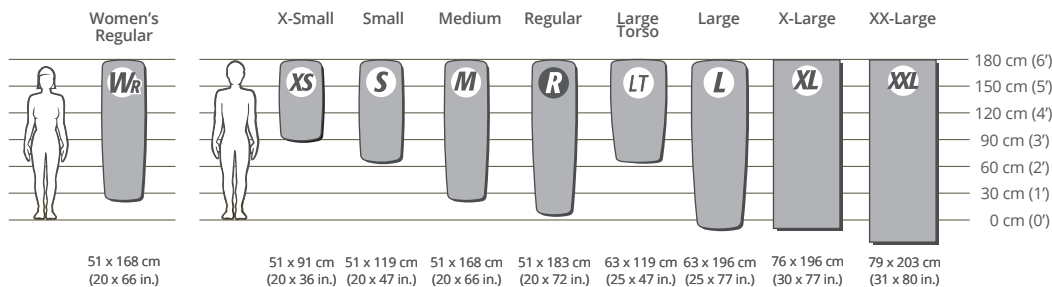

SELF-INFLATING MATRESSES

SIZE COMPARISON CHART